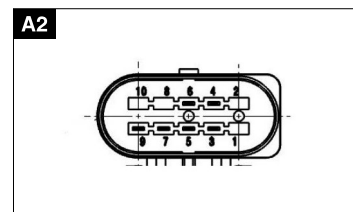

Applications

- Industry**
- Linear drives**
- Automobile**
- Electric torque management, automated manual transmission**

GMK / GML

405 084

Connections

Overview

Type	Nominal voltage	Max. torque	Idle speed	Nominal output	Nominal current	No-load current	Max. power	Hall sensors	Gear reduction	Gearwheel material	Thermal switch	Interference suppression	Transmission housing	Characteristic curve	Shaft	Electrical connection
	V	Nm	min ⁻¹	W	A	A	A	N/1/2	xx:x	D/M	J/N	J/N	lh/rh	K	W	A
404 382 GMK	24.0	1.2	5000.0	199.0	8.3	2.0	31.3	N	---	---	N	J	---	K1	W1	A1
405 084 GMK	12.0	1.7	4500.0	269.0	22.4	5.0	89.5	2	---	---	N	J	---	K3	W2	A2
404 621 GML	12.0	1.2	1900.0	148.0	12.3	1.5	29.8	N	---	---	N	J	---	K2	W3	A3