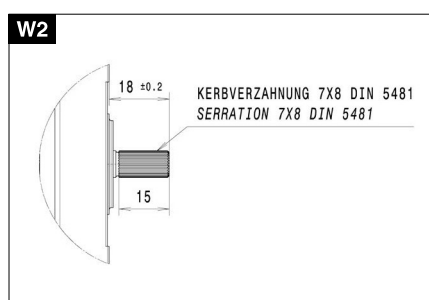

GMK / GML

405 084

Connections

Overview

Type	Nominal voltage	Max. torque	Idle speed	Nominal output	Nominal current	No-load current	Max. power	Hall sensors	Gear reduction	Gearwheel material	Thermal switch	Interference suppression	Transmission housing	Characteristic curve	Shaft	Electrical connection
	V	Nm	min⁻¹	W	A	A	A	N/1/2	xx:x	D/M	J/N	J/N	lh/rh	K	W	A
404 382 GMK	24.0	1.2	5000.0	199.0	8.3	2.0	31.3	N	---	---	N	J	---	K1	W1	A1
405 084 GMK	12.0	1.7	4500.0	269.0	22.4	5.0	89.5	2	---	---	N	J	---	K3	W2	A2
404 621 GML	12.0	1.2	1900.0	148.0	12.3	1.5	29.8	N	---	---	N	J	---	K2	W3	A3

Characteristic curves

Shafts