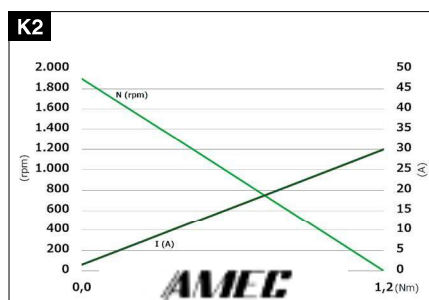

Characteristic curves