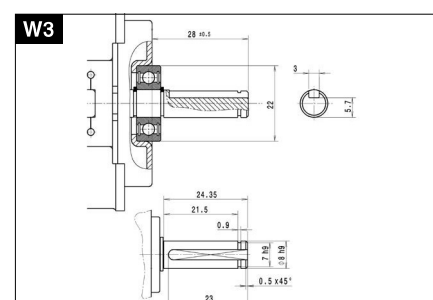

GMK / GML

405 084

Connections

Overview

Type	Nominal voltage	Max. torque	Idle speed	Nominal output	Nominal current	No-load current	Max. power	Hall sensors	Gear reduction	Gearwheel material	Thermal switch	Interference suppression	Transmission housing	Characteristic curve	Shaft	Electrical connection
	V	Nm	min⁻¹	W	A	A	A	N/1/2	xx:x	D/M	J/N	J/N	lh/rh	K	W	A
404 382 GMK	24.0	1.2	5000.0	199.0	8.3	2.0	31.3	N	---	---	N	J	---	K1	W1	A1
405 084 GMK	12.0	1.7	4500.0	269.0	22.4	5.0	89.5	2	---	---	N	J	---	K3	W2	A2
404 621 GML	12.0	1.2	1900.0	148.0	12.3	1.5	29.8	N	---	---	N	J	---	K2	W3	A3

Characteristic curves

Shafts