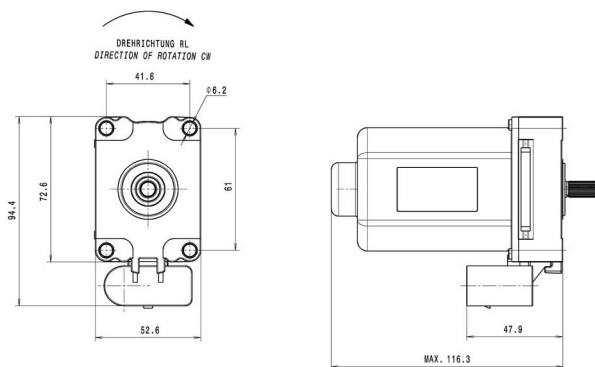

GML

As 12-volt and 24-volt motor with Interference suppression and hall sensors

Technical description

Motor housing	deep drawn & corrosion protection
Magnetic field	Permanent magnet
Type of transmission	–
Transmission housing	–
Gearwheel material	–
Transmission lubrication	–
Mechanical interface	Drive shaft
Electrical interface	Stranded wires with plug
Sensor	–
Thermal protection	Optional
Interference suppression	Optional

Applications

- Industry**
- Linear drives**
- Automobile**
- Electric torque management, automated manual transmission**

GMK / GML

405 084

Connections

Overview

Type	Nominal voltage	Max. torque	Idle speed	Nominal output	Nominal current	No-load current	Max. power	Hall sensors	Gear reduction	Gearwheel material	Thermal switch	Interference suppression	Transmission housing	Characteristic curve	Shaft	Electrical connection
	V	Nm	min ⁻¹	W	A	A	A	N/1/2	xx:x	D/M	J/N	J/N	lh/rh	K	W	A
404 382 GMK	24.0	1.2	5000.0	199.0	8.3	2.0	31.3	N	---	---	N	J	---	K1	W1	A1
405 084 GMK	12.0	1.7	4500.0	269.0	22.4	5.0	89.5	2	---	---	N	J	---	K3	W2	A2
404 621 GML	12.0	1.2	1900.0	148.0	12.3	1.5	29.8	N	---	---	N	J	---	K2	W3	A3