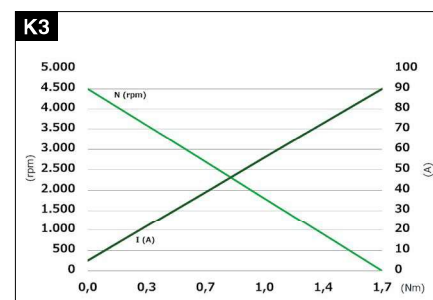

Characteristic curves