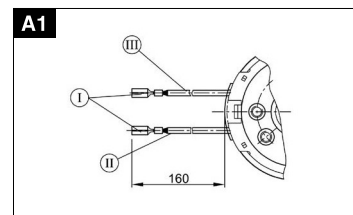

Applications

- Industry**
- Linear drives**
- Automobile**
- Electric torque management, automated manual transmission**

GMK / GML

405 084

Connections

Overview

Type	Nominal voltage	Max. torque	Idle speed	Nominal output	Nominal current	No-load current	Max. power	Hall sensors	Gear reduction	Gearwheel material	Thermal switch	Interference suppression	Transmission housing	Characteristic curve	Shaft	Electrical connection
	V	Nm	min ⁻¹	W	A	A	A	N/1/2	xx:x	D/M	J/N	J/N	lh/rh	K	W	A
404 382 GMK	24.0	1.2	5000.0	199.0	8.3	2.0	31.3	N	---	---	N	J	---	K1	W1	A1
405 084 GMK	12.0	1.7	4500.0	269.0	22.4	5.0	89.5	2	---	---	N	J	---	K3	W2	A2
404 621 GML	12.0	1.2	1900.0	148.0	12.3	1.5	29.8	N	---	---	N	J	---	K2	W3	A3