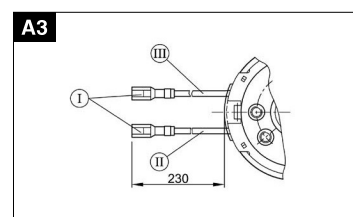

Applications

- Industry**
- Linear drives**
- Automobile**
- Electric torque management, automated manual transmission**

GMK / GML

405 084

Connections

Overview

Type	Nominal voltage	Max. torque	Idle speed	Nominal output	Nominal current	No-load current	Max. power	Hall sensors	Gear reduction	Gearwheel material	Thermal switch	Interference suppression	Transmission housing	Characteristic curve	Shaft	Electrical connection
	V	Nm	min ⁻¹	W	A	A	A	N/1/2	xx:x	D/M	J/N	J/N	lh/rh	K	W	A
404 382 GMK	24.0	1.2	5000.0	199.0	8.3	2.0	31.3	N	---	---	N	J	---	K1	W1	A1
405 084 GMK	12.0	1.7	4500.0	269.0	22.4	5.0	89.5	2	---	---	N	J	---	K3	W2	A2
404 621 GML	12.0	1.2	1900.0	148.0	12.3	1.5	29.8	N	---	---	N	J	---	K2	W3	A3