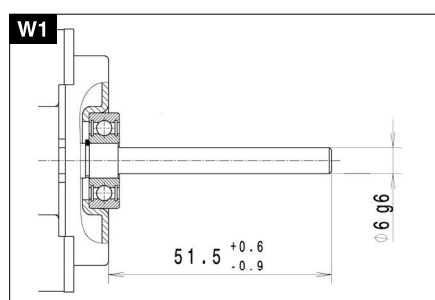

GMK / GML

405 084

Connections

Overview

Type	Nominal voltage	Max. torque	Idle speed	Nominal output	Nominal current	No-load current	Max. power	Hall sensors	Gear reduction	Gearwheel material	Thermal switch	Interference suppression	Transmission housing	Characteristic curve	Shaft	Electrical connection
	V	Nm	min⁻¹	W	A	A	A	N/1/2	xx:x	D/M	J/N	J/N	lh/rh	K	W	A
404 382 GMK	24.0	1.2	5000.0	199.0	8.3	2.0	31.3	N	---	---	N	J	---	K1	W1	A1
405 084 GMK	12.0	1.7	4500.0	269.0	22.4	5.0	89.5	2	---	---	N	J	---	K3	W2	A2
404 621 GML	12.0	1.2	1900.0	148.0	12.3	1.5	29.8	N	---	---	N	J	---	K2	W3	A3

Characteristic curves

Shafts