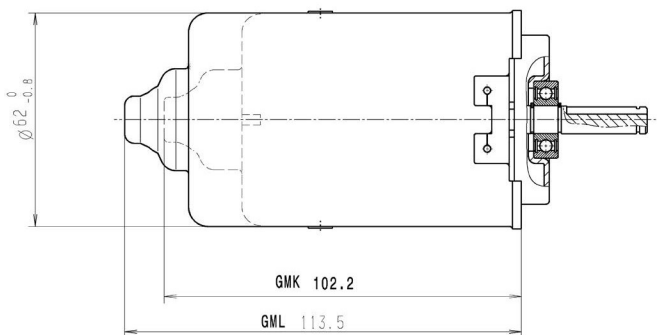

GML

As 12-volt and 24-volt motor with Interference suppression and hall sensors

Technical description

Motor housing	deep drawn & corrosion protection
Magnetic field	Permanent magnet
Type of transmission	–
Transmission housing	–
Gearwheel material	–
Transmission lubrication	–
Mechanical interface	Drive shaft
Electrical interface	Stranded wires with plug
Sensor	–
Thermal protection	Optional
Interference suppression	Optional

Applications

- Industry**
- Linear drives**
- Automobile**
- Electric torque management, automated manual transmission**

GMK / GML

405 084

Connections

Overview

Type	Nominal voltage	Max. torque	Idle speed	Nominal output	Nominal current	No-load current	Max. power	Hall sensors	Gear reduction	Gearwheel material	Thermal switch	Interference suppression	Transmission housing	Characteristic curve	Shaft	Electrical connection
	V	Nm	min ⁻¹	W	A	A	A	N/1/2	xx:x	D/M	J/N	J/N	lh/rh	K	W	A
404 382 GMK	24.0	1.2	5000.0	199.0	8.3	2.0	31.3	N	---	---	N	J	---	K1	W1	A1
405 084 GMK	12.0	1.7	4500.0	269.0	22.4	5.0	89.5	2	---	---	N	J	---	K3	W2	A2
404 621 GML	12.0	1.2	1900.0	148.0	12.3	1.5	29.8	N	---	---	N	J	---	K2	W3	A3