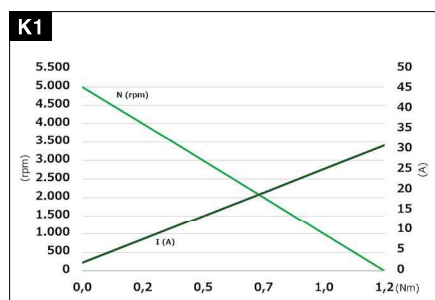

Characteristic curves