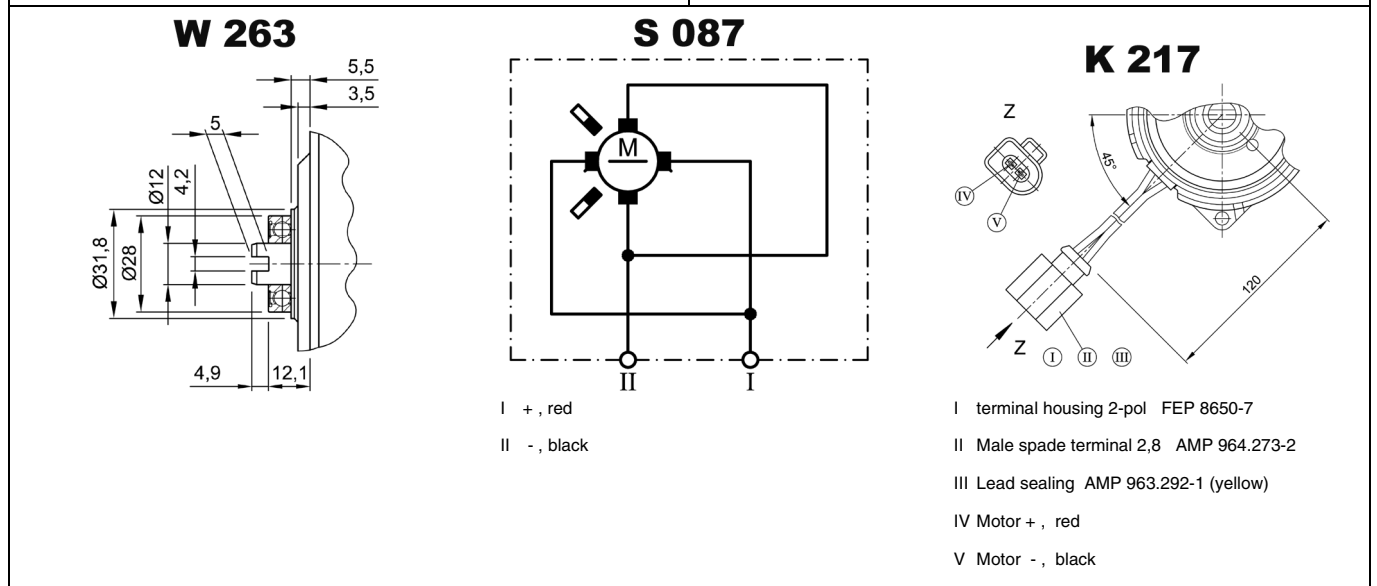

Applications

Industry

Linear drives

Automobile

**Electric torque management,
automated manual transmission**

Series 0280 (GMM)

Motor type 404 380

Technical Data			
Rated voltage	U_N	[Volts]	12
	n_0	[min ⁻¹]	
Rated torque	M_N	[Nm]	0,50
ON time		%	
ON		[min]	
Starting torque	M_A	[Nm]	2,10
Transmission ratio	i		
Connection resistance 2 discs	R	[mΩ]	
	R	[mΩ]	
Connection inductance 2 discs	L	[mH]	
	L	[mH]	
			IP 67
Weight		[kg]	0,800