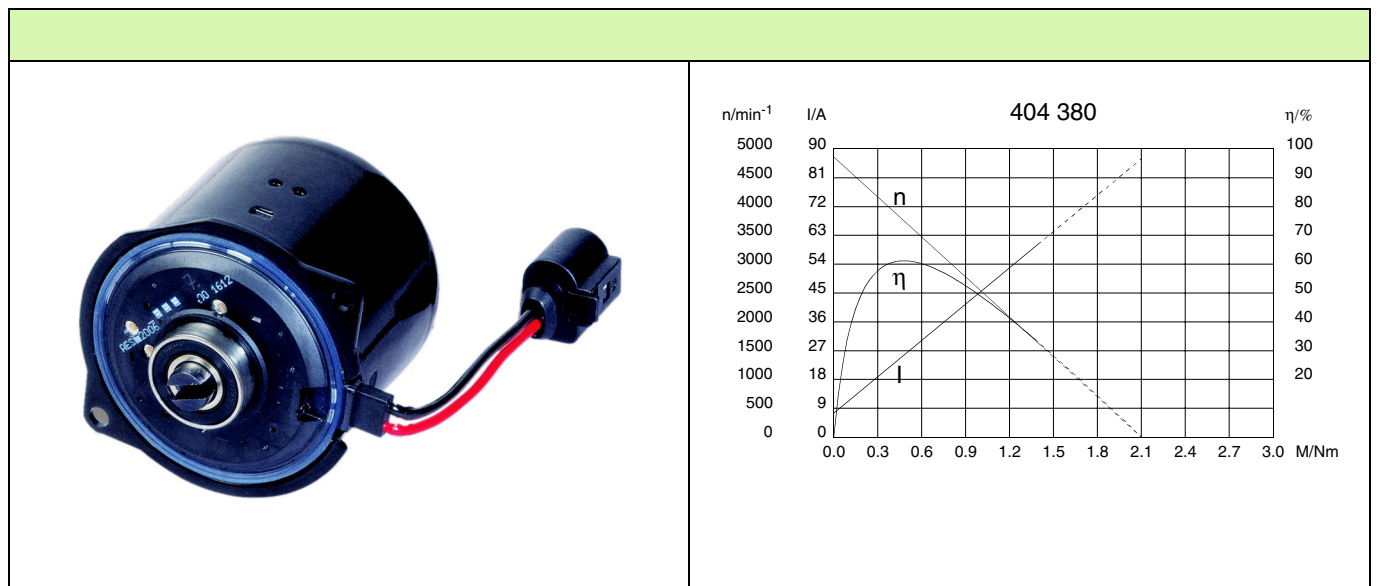

Applications

Industry

Linear drives

Automobile

**Electric torque management,
automated manual transmission**

Series 0280 (GMM)

Motor type 404 380

Technical Data			
Rated voltage	U_N	[Volts]	12
	n_0	[min ⁻¹]	
Rated torque	M_N	[Nm]	0,50
ON time		%	
ON		[min]	
Starting torque	M_A	[Nm]	2,10
Transmission ratio	i		
Connection resistance 2 discs	R	[mΩ]	
	R	[mΩ]	
Connection inductance 2 discs	L	[mH]	
	L	[mH]	
			IP 67
Weight		[kg]	0,800