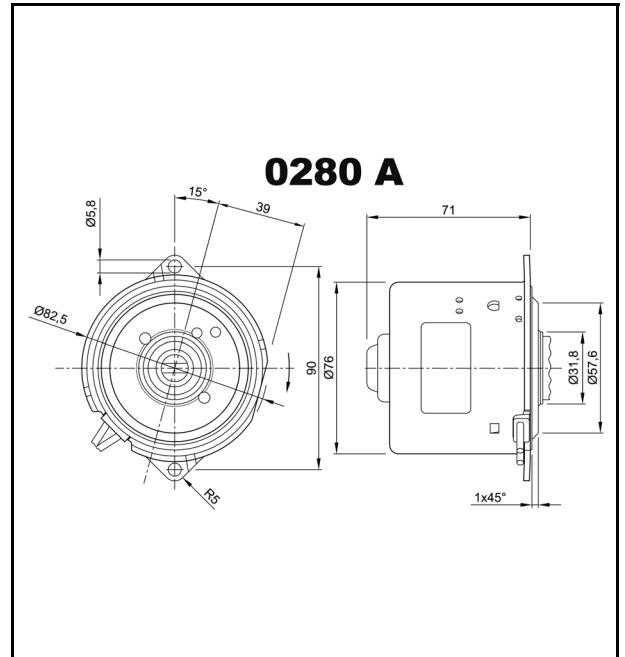

Applications

Industry

Linear drives

Automobile

**Electric torque management,
automated manual transmission**

Series 0280 (GMM)

Motor type 404 380

Technical Data			
Rated voltage	U_N	[Volts]	12
	n_0	[min ⁻¹]	
Rated torque	M_N	[Nm]	0,50
ON time		%	
ON		[min]	
Starting torque	M_A	[Nm]	2,10
Transmission ratio	i		
Connection resistance 2 discs	R	[mΩ]	
	R	[mΩ]	
Connection inductance 2 discs	L	[mH]	
	L	[mH]	
			IP 67
Weight		[kg]	0,800