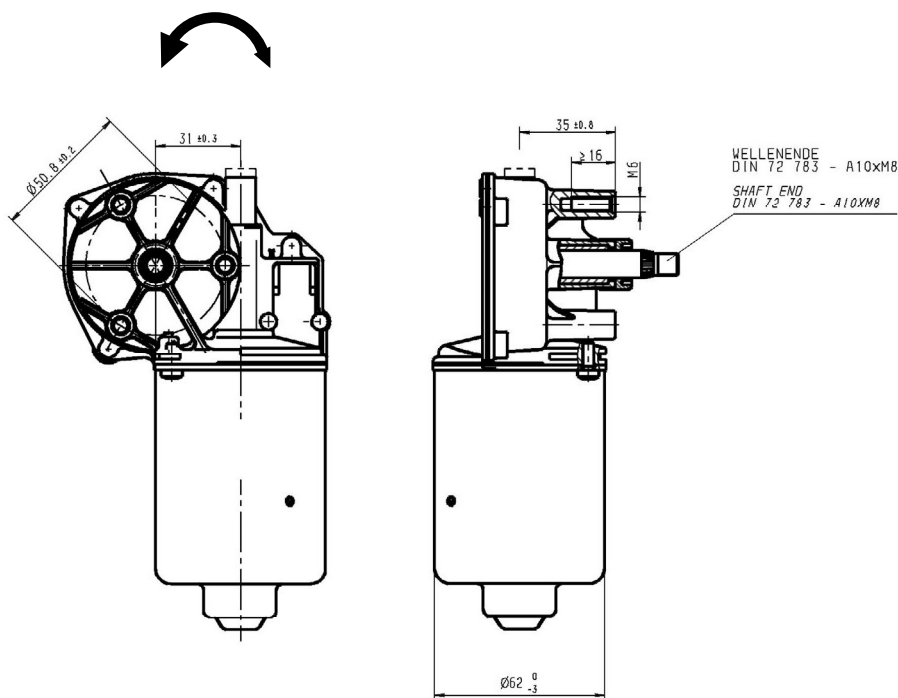

SW3K

As 12-volt and 24-volt motor with Interference suppression and hall sensors

Technical description

Motor housing	Sheet steel deep drawn & protected against corrosion
Magnetic field	Permanent magnet
Type of transmission	Worm gear transmission
Transmission housing	Zinc die casting
Gearwheel material	Plastic, metal
Transmission lubrication	Grease, permanent lubrication
Mechanical interface	Drive shaft
Electrical interface	Plug
Sensor	Optional
Thermal protection	Optional
Interference suppression	Optional

Image shows the transmission design on the left

Connections

Overview

Type	Nominal voltage	Max. torque	Idle speed	Nominal output	Nominal current	No-load current	Max. power	Hall sensors	Gear reduction	Gearwheel material	Thermal switch	Interference suppression	Transmission housing	Characteristic curve	Shaft	Electrical connection
404 497	24.0	33.2	40.0	47.3	2.0	1.5	11.7	N/1/2	xx:x	D/M	J/N	J/N	lh/rh	K	W	A