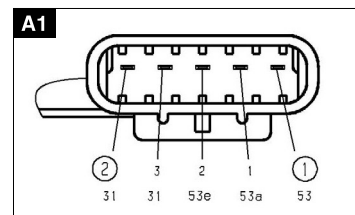

Image shows the transmission design on the left

Connections

Overview

Type	Nominal voltage	Max. torque	Idle speed	Nominal output	Nominal current	No-load current	Max. power	Hall sensors	Gear reduction	Gearwheel material	Thermal switch	Interference suppression	Transmission housing	Characteristic curve	Shaft	Electrical connection
404 497	24.0	33.2	40.0	47.3	2.0	1.5	11.7	N/1/2	xx:x	D/M	J/N	J/N	lh/rh	K	W	A