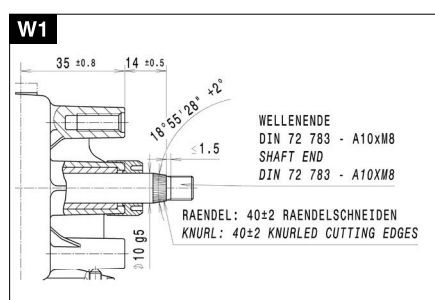

Connections

Overview

Type	Nominal voltage	Max. torque	Idle speed	Nominal output	Nominal current	No-load current	Max. power	Hall sensors	Gear reduction	Gearwheel material	Thermal switch	Interference suppression	Transmission housing	Characteristic curve	Shaft	Electrical connection
404 497	24.0	33.2	40.0	47.3	2.0	1.5	11.7	N/1/2	xx:x	D/M	J/N	J/N	lh/rh	K	W	A

Characteristic curves

Shafts