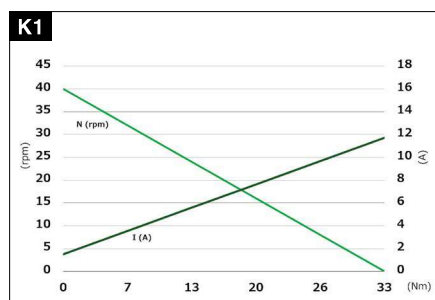

Characteristic curves