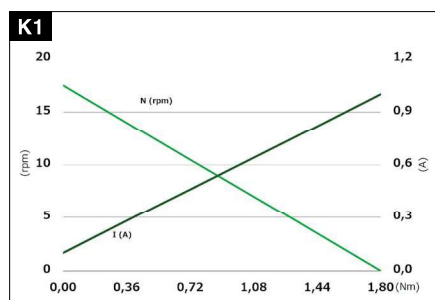

Characteristic curves