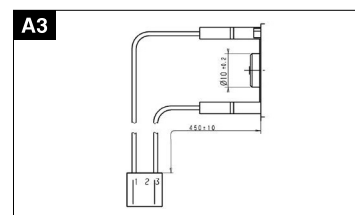

Connections

Overview

Type	Nominal voltage	Max. torque	Idle speed	Nominal output	Nominal current	No-load current	Max. power	Hall sensors	Gear reduction	Gearwheel material	Thermal switch	Interference suppression	Transmission housing	Characteristic curve	Shaft	Electrical connection
402 757	12.0	1.8	17.5	2.2	0.2	0.1	1.0	N	109:1	---	N	J	---	K1	W1	A1
402 781	24.0	5.7	55.0	7.8	0.3	0.2	2.8	N	109:1	---	N	J	---	K2	W1	A2
404 327	24.0	3.8	69.0	10.7	0.4	0.1	2.6	N	109:1	---	N	J	---	K3	W1	A3