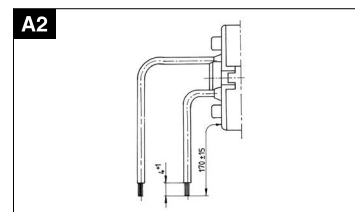

GMAG

As 12-volt and 24-volt motor with Interference suppression and hall sensors

Technical description

Motor housing	Galvanised sheet steel
Magnetic field	Permanent magnet
Type of transmission	SPUR gear transmission
Transmission housing	Plastic
Gearwheel material	Plastic, metal
Transmission lubrication	Grease, permanent lubrication
Mechanical interface	Drive shaft
Electrical interface	Stranded wires with blade receptacles or tin-plated stranded wires
Sensor	Optional
Thermal protection	–
Interference suppression	Optional

Connections

Overview

Type	Nominal voltage	Max. torque	Idle speed	Nominal output	Nominal current	No-load current	Max. power	Hall sensors	Gear reduction	Gearwheel material	Thermal switch	Interference suppression	Transmission housing	Characteristic curve	Shaft	Electrical connection
402 757	12.0	1.8	17.5	2.2	0.2	0.1	1.0	N	109:1	---	N	J	---	K1	W1	A1
402 781	24.0	5.7	55.0	7.8	0.3	0.2	2.8	N	109:1	---	N	J	---	K2	W1	A2
404 327	24.0	3.8	69.0	10.7	0.4	0.1	2.6	N	109:1	---	N	J	---	K3	W1	A3