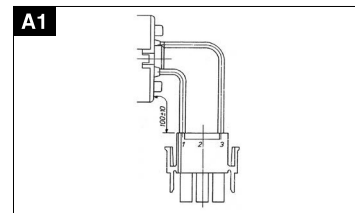

GMAG

As 12-volt and 24-volt motor with Interference suppression and hall sensors

Technical description

Motor housing	Galvanised sheet steel
Magnetic field	Permanent magnet
Type of transmission	SPUR gear transmission
Transmission housing	Plastic
Gearwheel material	Plastic, metal
Transmission lubrication	Grease, permanent lubrication
Mechanical interface	Drive shaft
Electrical interface	Stranded wires with blade receptacles or tin-plated stranded wires
Sensor	Optional
Thermal protection	–
Interference suppression	Optional

Connections

Overview

Type	Nominal voltage	Max. torque	Idle speed	Nominal output	Nominal current	No-load current	Max. power	Hall sensors	Gear reduction	Gearwheel material	Thermal switch	Interference suppression	Transmission housing	Characteristic curve	Shaft	Electrical connection
402 757	12.0	1.8	17.5	2.2	0.2	0.1	1.0	N	109:1	---	N	J	---	K1	W1	A1
402 781	24.0	5.7	55.0	7.8	0.3	0.2	2.8	N	109:1	---	N	J	---	K2	W1	A2
404 327	24.0	3.8	69.0	10.7	0.4	0.1	2.6	N	109:1	---	N	J	---	K3	W1	A3