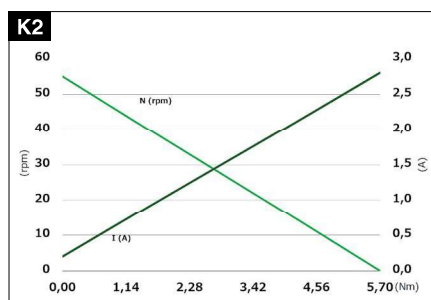

Characteristic curves