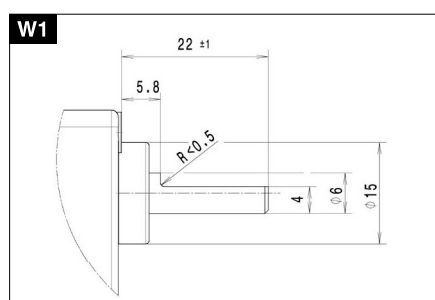

Shafts

Information
GMK · GML
GMP
GMAG
GMPI
GMPS
GMPD
GMPG
SWMP
DCK31
DCK35
SW2L
SWW
SWMG
SW3K