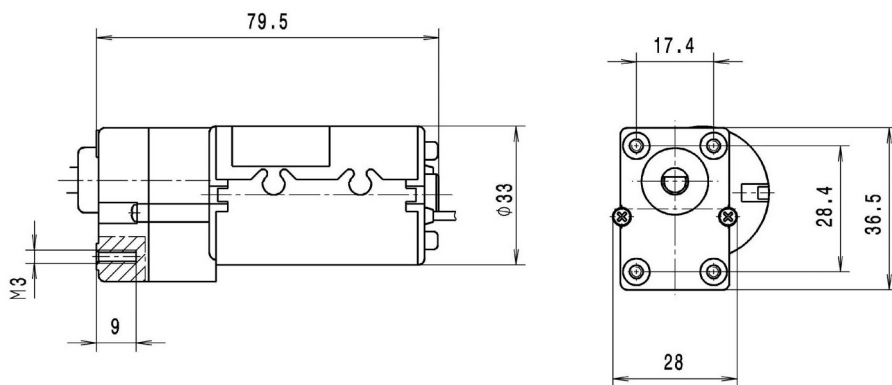

GMAG

As 12-volt and 24-volt motor with Interference suppression and hall sensors

Technical description

Motor housing	Galvanised sheet steel
Magnetic field	Permanent magnet
Type of transmission	SPUR gear transmission
Transmission housing	Plastic
Gearwheel material	Plastic, metal
Transmission lubrication	Grease, permanent lubrication
Mechanical interface	Drive shaft
Electrical interface	Stranded wires with blade receptacles or tin-plated stranded wires
Sensor	Optional
Thermal protection	–
Interference suppression	Optional

Connections

Overview

Type	Nominal voltage	Max. torque	Idle speed	Nominal output	Nominal current	No-load current	Max. power	Hall sensors	Gear reduction	Gearwheel material	Thermal switch	Interference suppression	Transmission housing	Characteristic curve	Shaft	Electrical connection
402 757	12.0	1.8	17.5	2.2	0.2	0.1	1.0	N	109:1	---	N	J	---	K1	W1	A1
402 781	24.0	5.7	55.0	7.8	0.3	0.2	2.8	N	109:1	---	N	J	---	K2	W1	A2
404 327	24.0	3.8	69.0	10.7	0.4	0.1	2.6	N	109:1	---	N	J	---	K3	W1	A3