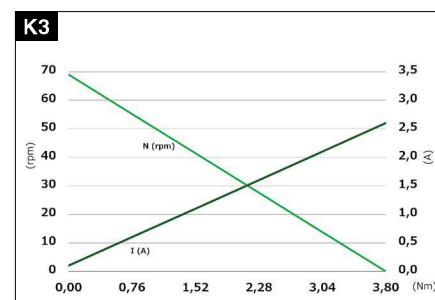

Characteristic curves